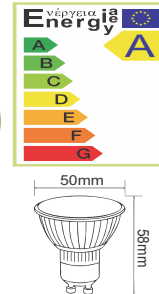

LED - MR 1660

MR1660AW

2700K

ΘΕΡΜΟ ΦΩΣ

MR1660AC

4200K

ΦΥΣΙΚΟ ΦΩΣ

BRIGHTNESS / ΑΠΟΔΟΣΗ
5,5W = 25W
Wattage: 5,5W
Voltage: 12V
460mA
Beam Angle: 60°
Warm up time: <1s
Lifetime: 30.000Hrs
250 Lumens
ON/OFF \Rightarrow x \geq 15,000

CUP02DG

6400K

ΑΣΠΡΟ ΦΩΣ

BRIGHTNESS / ΑΠΟΔΟΣΗ
4W = 17-19W
Wattage: 4W
Voltage: AC 230V
30mA
Beam Angle: 108°
Warm up time: <1s
Lifetime: 30.000Hrs
165 - 190 Lumens
ON/OFF \Rightarrow x \geq 15,000

Opti-Ray eco L.E.D. Lamp - CUP 02