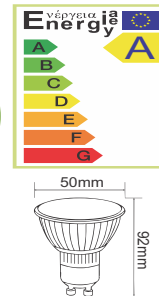

CUP02DG

6400K

ΑΣΠΡΟ ΦΩΣ

BRIGHTNESS / ΑΠΟΔΟΣΗ
4W = 17-19W
Wattage: 4W
Voltage: AC 230V
30mA
Beam Angle: 108°
Warm up time: <1s
Lifetime: 30.000Hrs
165 - 190 Lumens
ON/OFF \Rightarrow x \geq 15,000

Opti-Ray eco L.E.D. Lamp - CUP 02

LED - CUP 01

CUP01WG

2700K

ΘΕΡΜΟ ΦΩΣ

CUP01CG

4200K

ΦΥΣΙΚΟ ΦΩΣ

CUP01DG

6400K

ΑΣΠΡΟ ΦΩΣ

BRIGHTNESS / ΑΠΟΔΟΣΗ
6W = 23-26W
Wattage: 6W
Voltage: AC 230V
55mA
Beam Angle: 90°
Warm up time: <1s
Lifetime: 30.000Hrs
230 - 275 Lumens
ON/OFF \Rightarrow x \geq 15,000

Opti-Ray eco L.E.D. Lamp - CUP 01