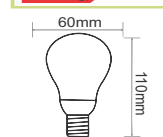

Opti-Ray eco L.E.D. Lamp - MUS21

LED - MUS 35

MUS35WE

ΘΕΡΜΟ ΦΩΣ

BRIGHTNESS / ΑΠΟΔΟΣΗ	
9W = 60-64W	
Wattage: 9W	
Voltage: 230V	
70mA	
Warm up time: <1s	
Lifetime: 15.000Hrs	
800 - 880 Lumens	
ON/OFF x ≥ 15,000	